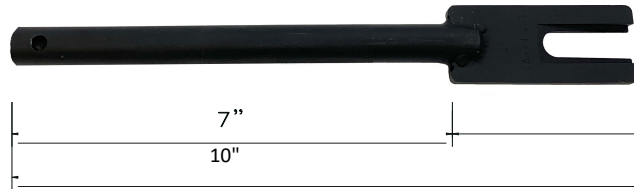

Email: Tipaloy@Tipaloy.com Phone:
313-875-5145

ELECTRODE EXTRACTION TOOLS

FORK TYPE EXTRACTORS

| Part No. | Male cap Taper Size | Female Cap Taper Size |
|----------|------------------------|--------------------------|
| T-314-AC | 4 RW & 5RW | 4 RW |
| T-315-AC | 6 RW | 5 RW |
| T-316-AC | 7 RW | 6 RW & 7 RW |

PLIER TYPE EXTRACTORS

Part No. 250MM Speed Wrench