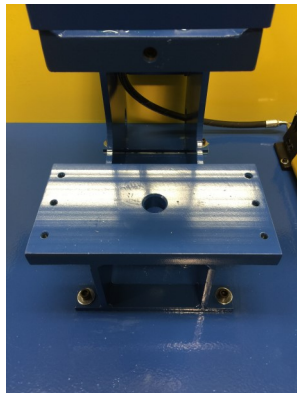

# Tipaloy TT-05-D Digital Push-Off Tester

Tipaloy is pleased to introduce two new models of digital push-off testers. The TT-05-D which is capable of push-offs up to 5,000 pounds, and the TT-10-D which is capable of push-offs of up to 10,000 pounds. Both models are capable of doing both non-destructive or destructive testing.

Both models are available in two configurations. We can supply the units mounted on a heavy duty table with back and side shields, or they can be supplied ready to mount the head unit with cylinder, meter, hydraulic hose and hand pump on a bench or table of your choice.

## TT-05-D & TT-10-D

- Fabricated steel table and guarding
- Easy to set up and run
- Two speed hand pump
- Base of unit allows for fixtures and tooling
- Accuracy + or - 1.0% of full scale
- Height - 58 inches
- Width - 28 inches
- Depth - 36 Inches