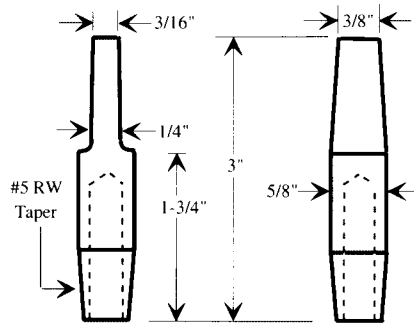

CAST IRREGULAR OFFSET TIPS

OF1-2000 / OF2-2000
(RW-1995 / RW-88)
#4 RW / #5 RW

RW-990

RW-1190
Cold Formed Tip

SPB-553-1 / SPB-553-2
(RW-1137 / RW-1138)
#4 RW / #5 P^W
Cold Formed

OP2-1250 3.75
Cold Formed
OP-25312-20-30N-16T