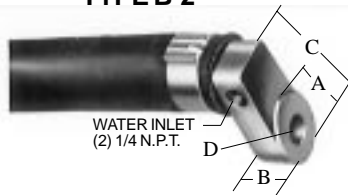

TYPE B-2

MCM	A	B	C	D
350	1-1/16"	11/16"	2-11/16"	17/32"
500/600	1-3/8"	13/16"	2-7/8"	17/32"
750	1-5/8"	13/16"	3-1/8"	21/32"
1000	1-7/8"	13/16"	3-1/4"	21/32"