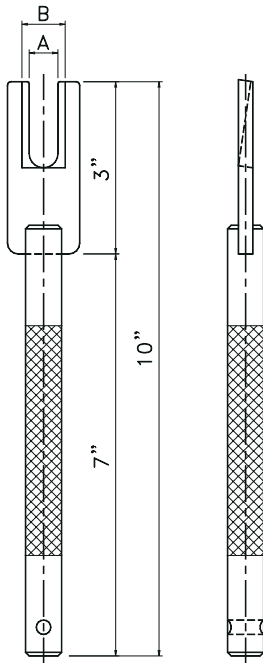

ACCESSORIES

FORK TYPE EXTRACTORS

Part No.	Male cap Taper Size	Female Cap Taper Size
T-314-AC	4 RW & 5RW	4 RW
T-315-AC	6 RW	5 RW
T-316-AC	7 RW	6 RW & 7 RW

PLIER TYPE EXTRACTOR

Part No. T-380-AC

TIP EXTRACTOR

Part No. 250MM Speed Wrench

RATCHET STYLE DRESSER

Assembly Part No.	T-361-AC-B
Replacment Cutter Part No.	T-361-AC

2" RADIUS TIP FILE

Part No.	T-381-AC
Handle No.	GRA-05

ACCESSORIES